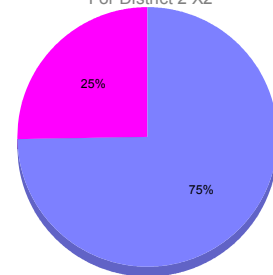

Membership Results 2011-2012

Goal, New, Dropped, Gain/Loss

Comparison of Membership Gain/Loss

Current Year Compared to the Previous Year

Gender Comparison 2010-2011

For District 2 X2

Oct/Nov/Dec

■ Male ■ Female