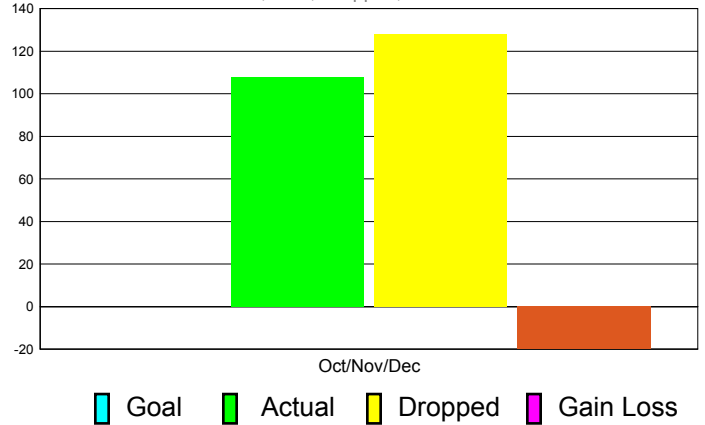

Membership Results 2011-2012

Goal, New, Dropped, Gain/Loss